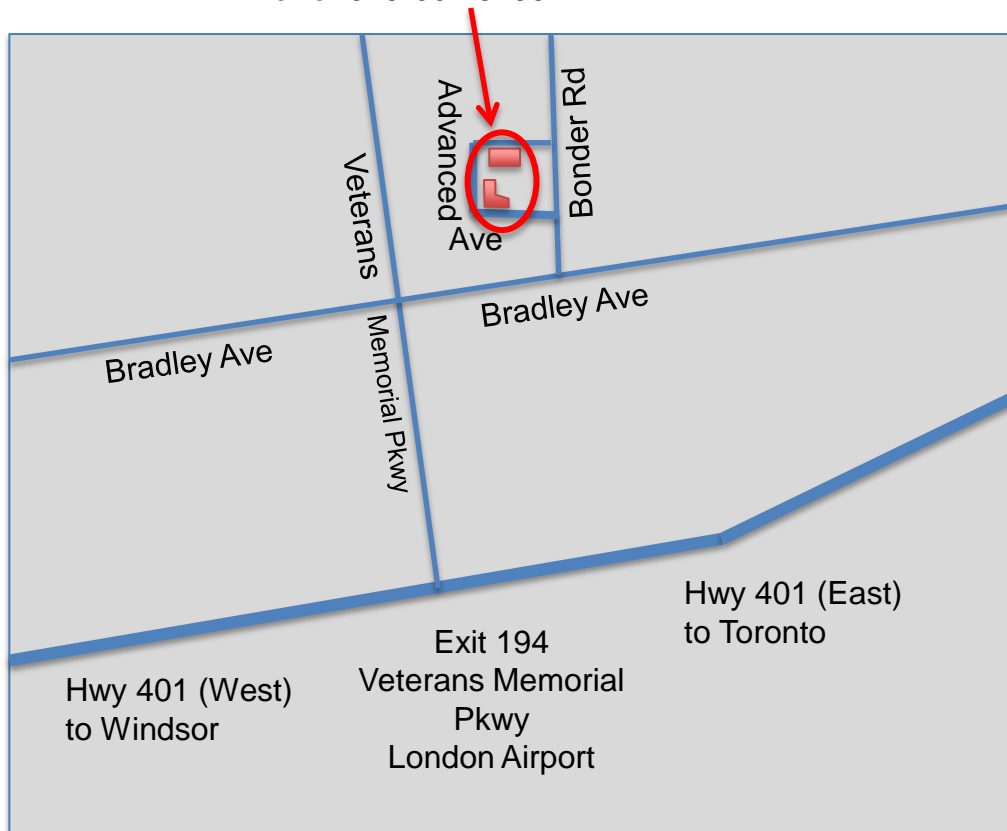

Directions to Fraunhofer Project Centre @ Western

**Fraunhofer Project Centre for
Composites Research @ Western
2520 Advanced Ave.
London, ON N6M 0E1
Phone: 519-661-3150**

From Hwy 401 exit at number 194 Veterans Memorial Pkwy; at the first light turn right (East) into Bradley Ave; Turn first left into Bonder Rd; turn first left into Advanced Ave (Pvt); FPC is located on the right hand side (The Collider Centre).

From London Airport follow Oxford St East and turn left (South) onto Veterans Memorial Pkwy; after approx. 8.5km (5.3mi) turn left into Bradley Ave (East); Turn first left into Bonder Rd; turn first left into Advanced Ave (Pvt); FPC is located on the right hand side (The Collider Centre).