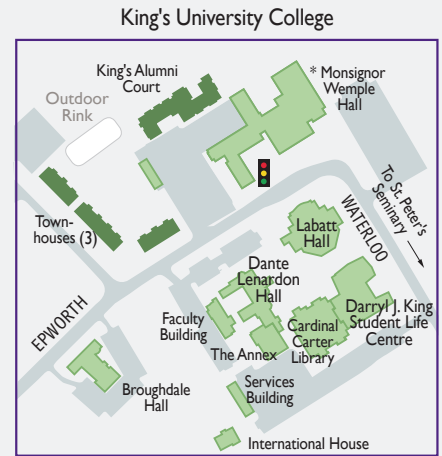

- Plenary sessions
- Registration desk (Mon., Tue., Wed.)
- Refreshment breaks

Lunch option: "The Grad Club"

Banquet location (third floor, room 3326 = "The Great Hall")

Meeting point for boarding bus to Fraunhofer Project Center and WindEEE Dome (technical trip options)

Recommended parking

CANCAM Central Committee meeting location

- Satellite meetings location
- Technical tour option: MME laboratories

Technical tour option

Accommodations: Western B&B

Lunch options: Subway, Barakat

Opening reception/CSME awards location (Mon. evening)

Welcome to Western

- Welcome Centre booths are attended Monday - Friday
 - Outdoor map
 - Parking lot
 - Visitor parking lot
- See detailed parking maps for additional visitor parking at meters and pay & display areas.
- Student housing
 - Off-campus buildings housing Western facilities