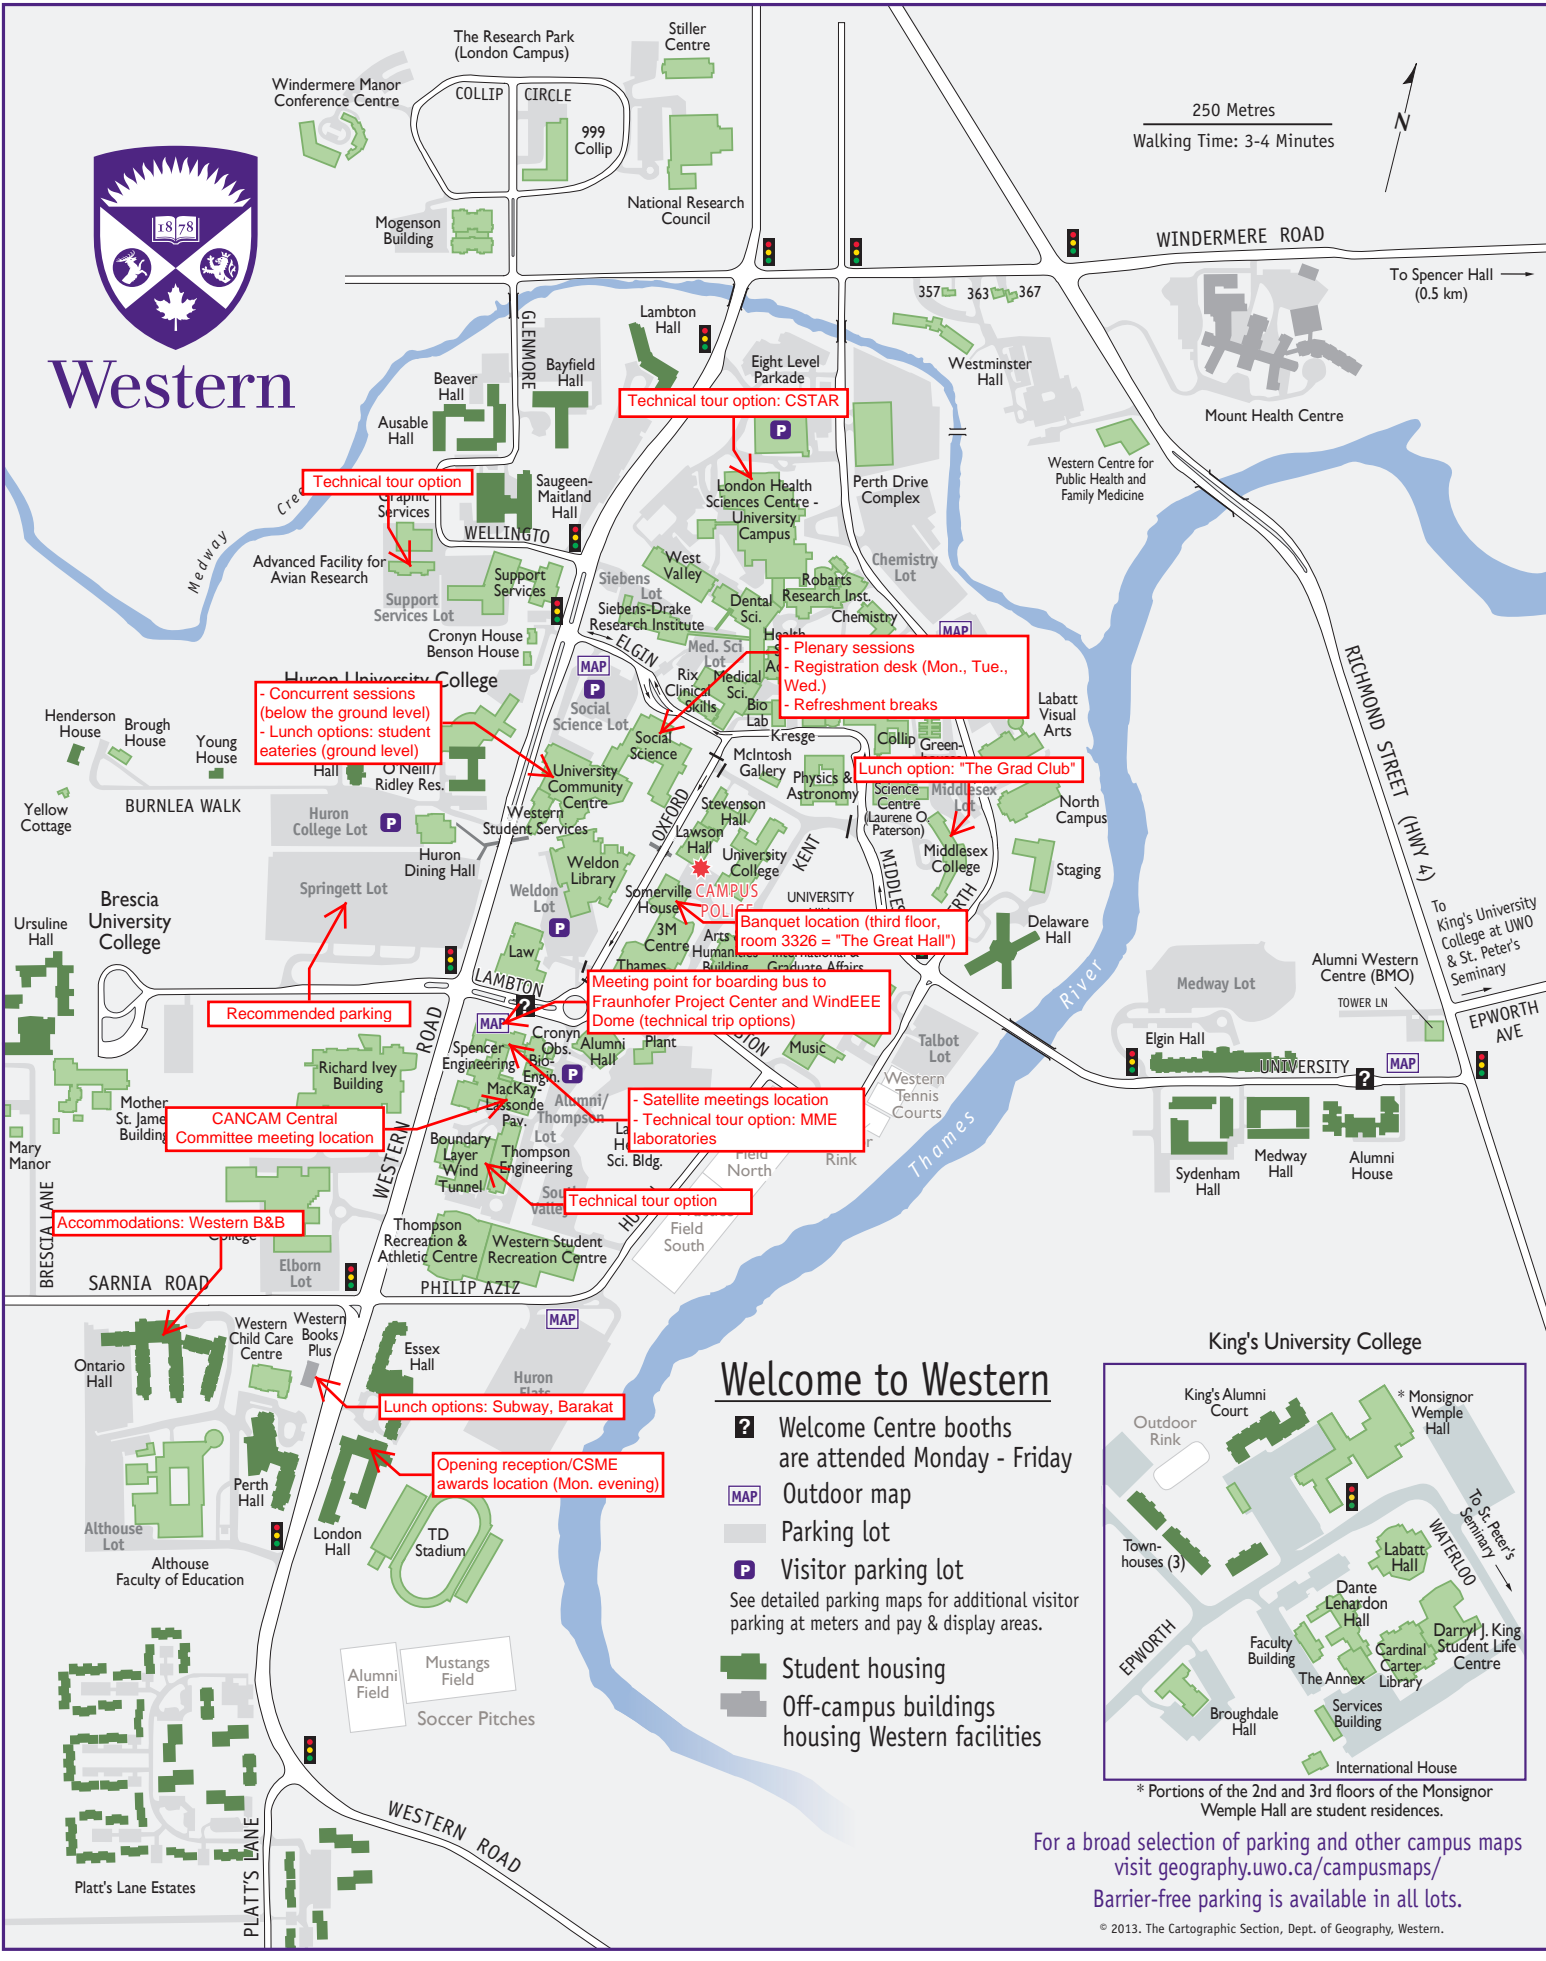

Western

250 Metres
Walking Time: 3-4 Minutes

To Spencer Hall (0.5 km)

Technical tour option

Technical tour option: CSTAR

- Concurrent sessions (below the ground level)
- Lunch options: student eateries (ground level)

- Plenary sessions
- Registration desk (Mon., Tue., Wed.)
- Refreshment breaks

Lunch option: "The Grad Club"

Banquet location (third floor, room 3326 = "The Great Hall")

Meeting point for boarding bus to Fraunhofer Project Center and WindEEE Dome (technical trip options)

Recommended parking

CANCAM Central Committee meeting location

- Satellite meetings location
- Technical tour option: MME laboratories

Technical tour option

Accommodations: Western B&B

Lunch options: Subway, Barakat

Opening reception/CSME awards location (Mon. evening)

Welcome to Western

- Welcome Centre booths are attended Monday - Friday
 - Outdoor map
 - Parking lot
 - Visitor parking lot
- See detailed parking maps for additional visitor parking at meters and pay & display areas.
- Student housing
 - Off-campus buildings housing Western facilities