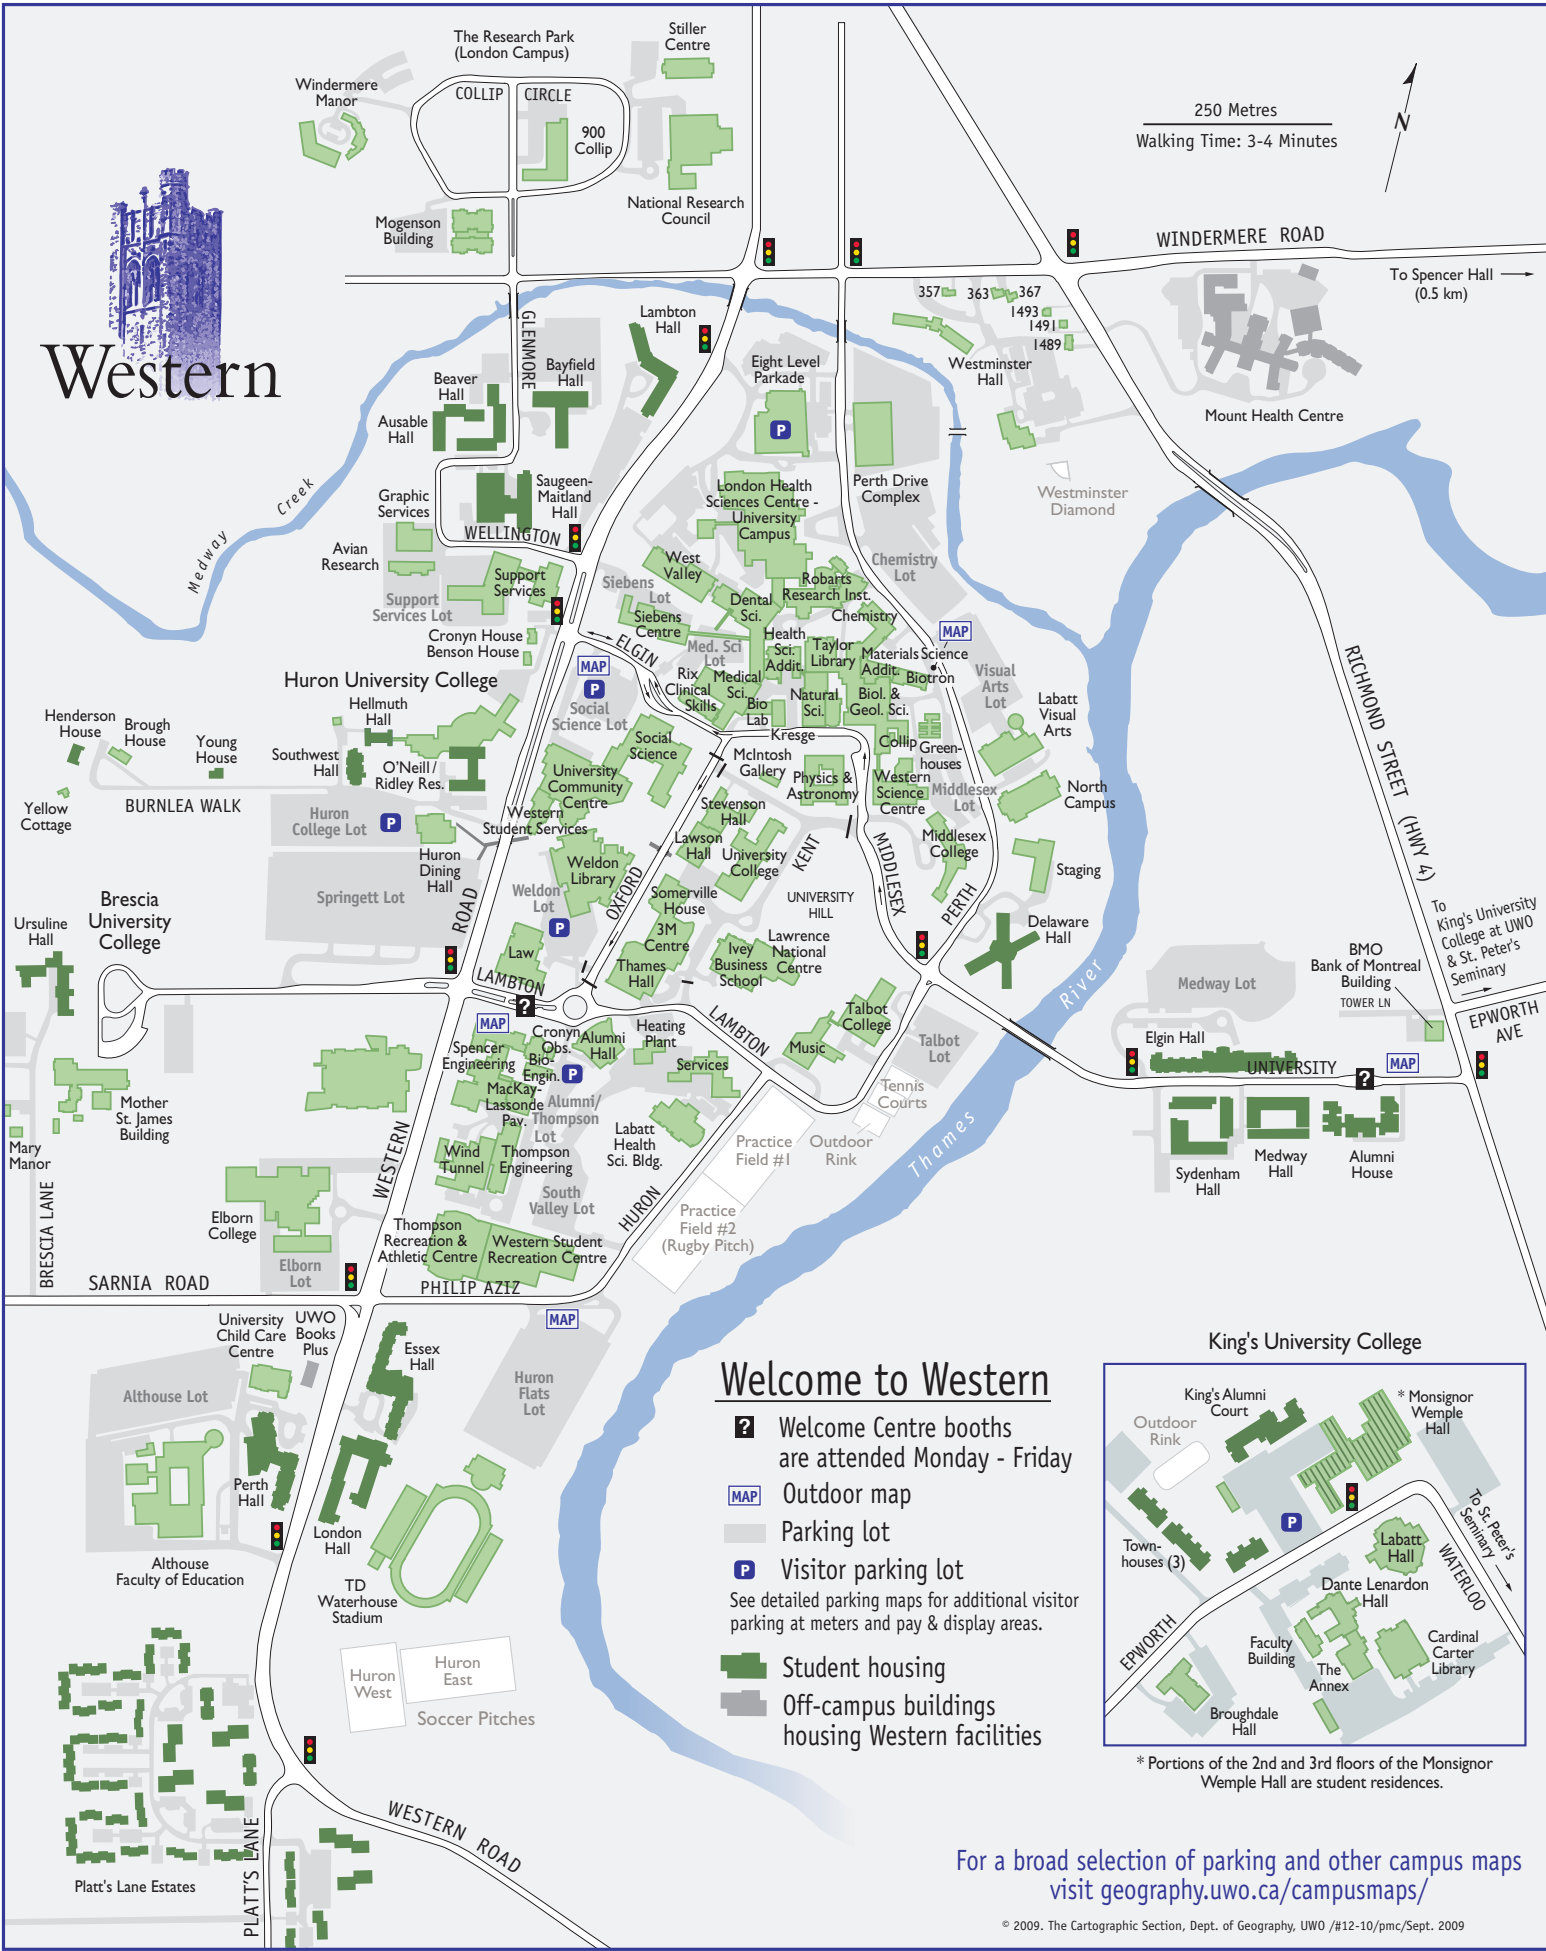

Western

Welcome to Western

- 2** Welcome Centre booths are attended Monday - Friday
- MAP** Outdoor map
- P** Parking lot
- P** Visitor parking lot
- See detailed parking maps for additional visitor parking at meters and pay & display areas.
- Student housing
- Off-campus buildings housing Western facilities

* Portions of the 2nd and 3rd floors of the Monsignor Wemple Hall are student residences.

For a broad selection of parking and other campus maps visit geography.uwo.ca/campusmaps/