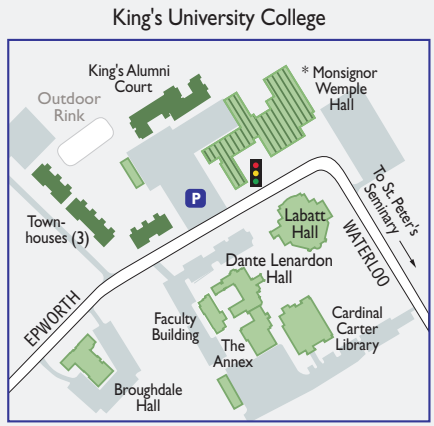

Western

Welcome to Western

- 2** Welcome Centre booths are attended Monday - Friday
- MAP** Outdoor map
- P** Parking lot
- P** Visitor parking lot
- See detailed parking maps for additional visitor parking at meters and pay & display areas.
- Student housing
- Off-campus buildings housing Western facilities

* Portions of the 2nd and 3rd floors of the Monsignor Wemple Hall are student residences.

For a broad selection of parking and other campus maps visit geography.uwo.ca/campusmaps/