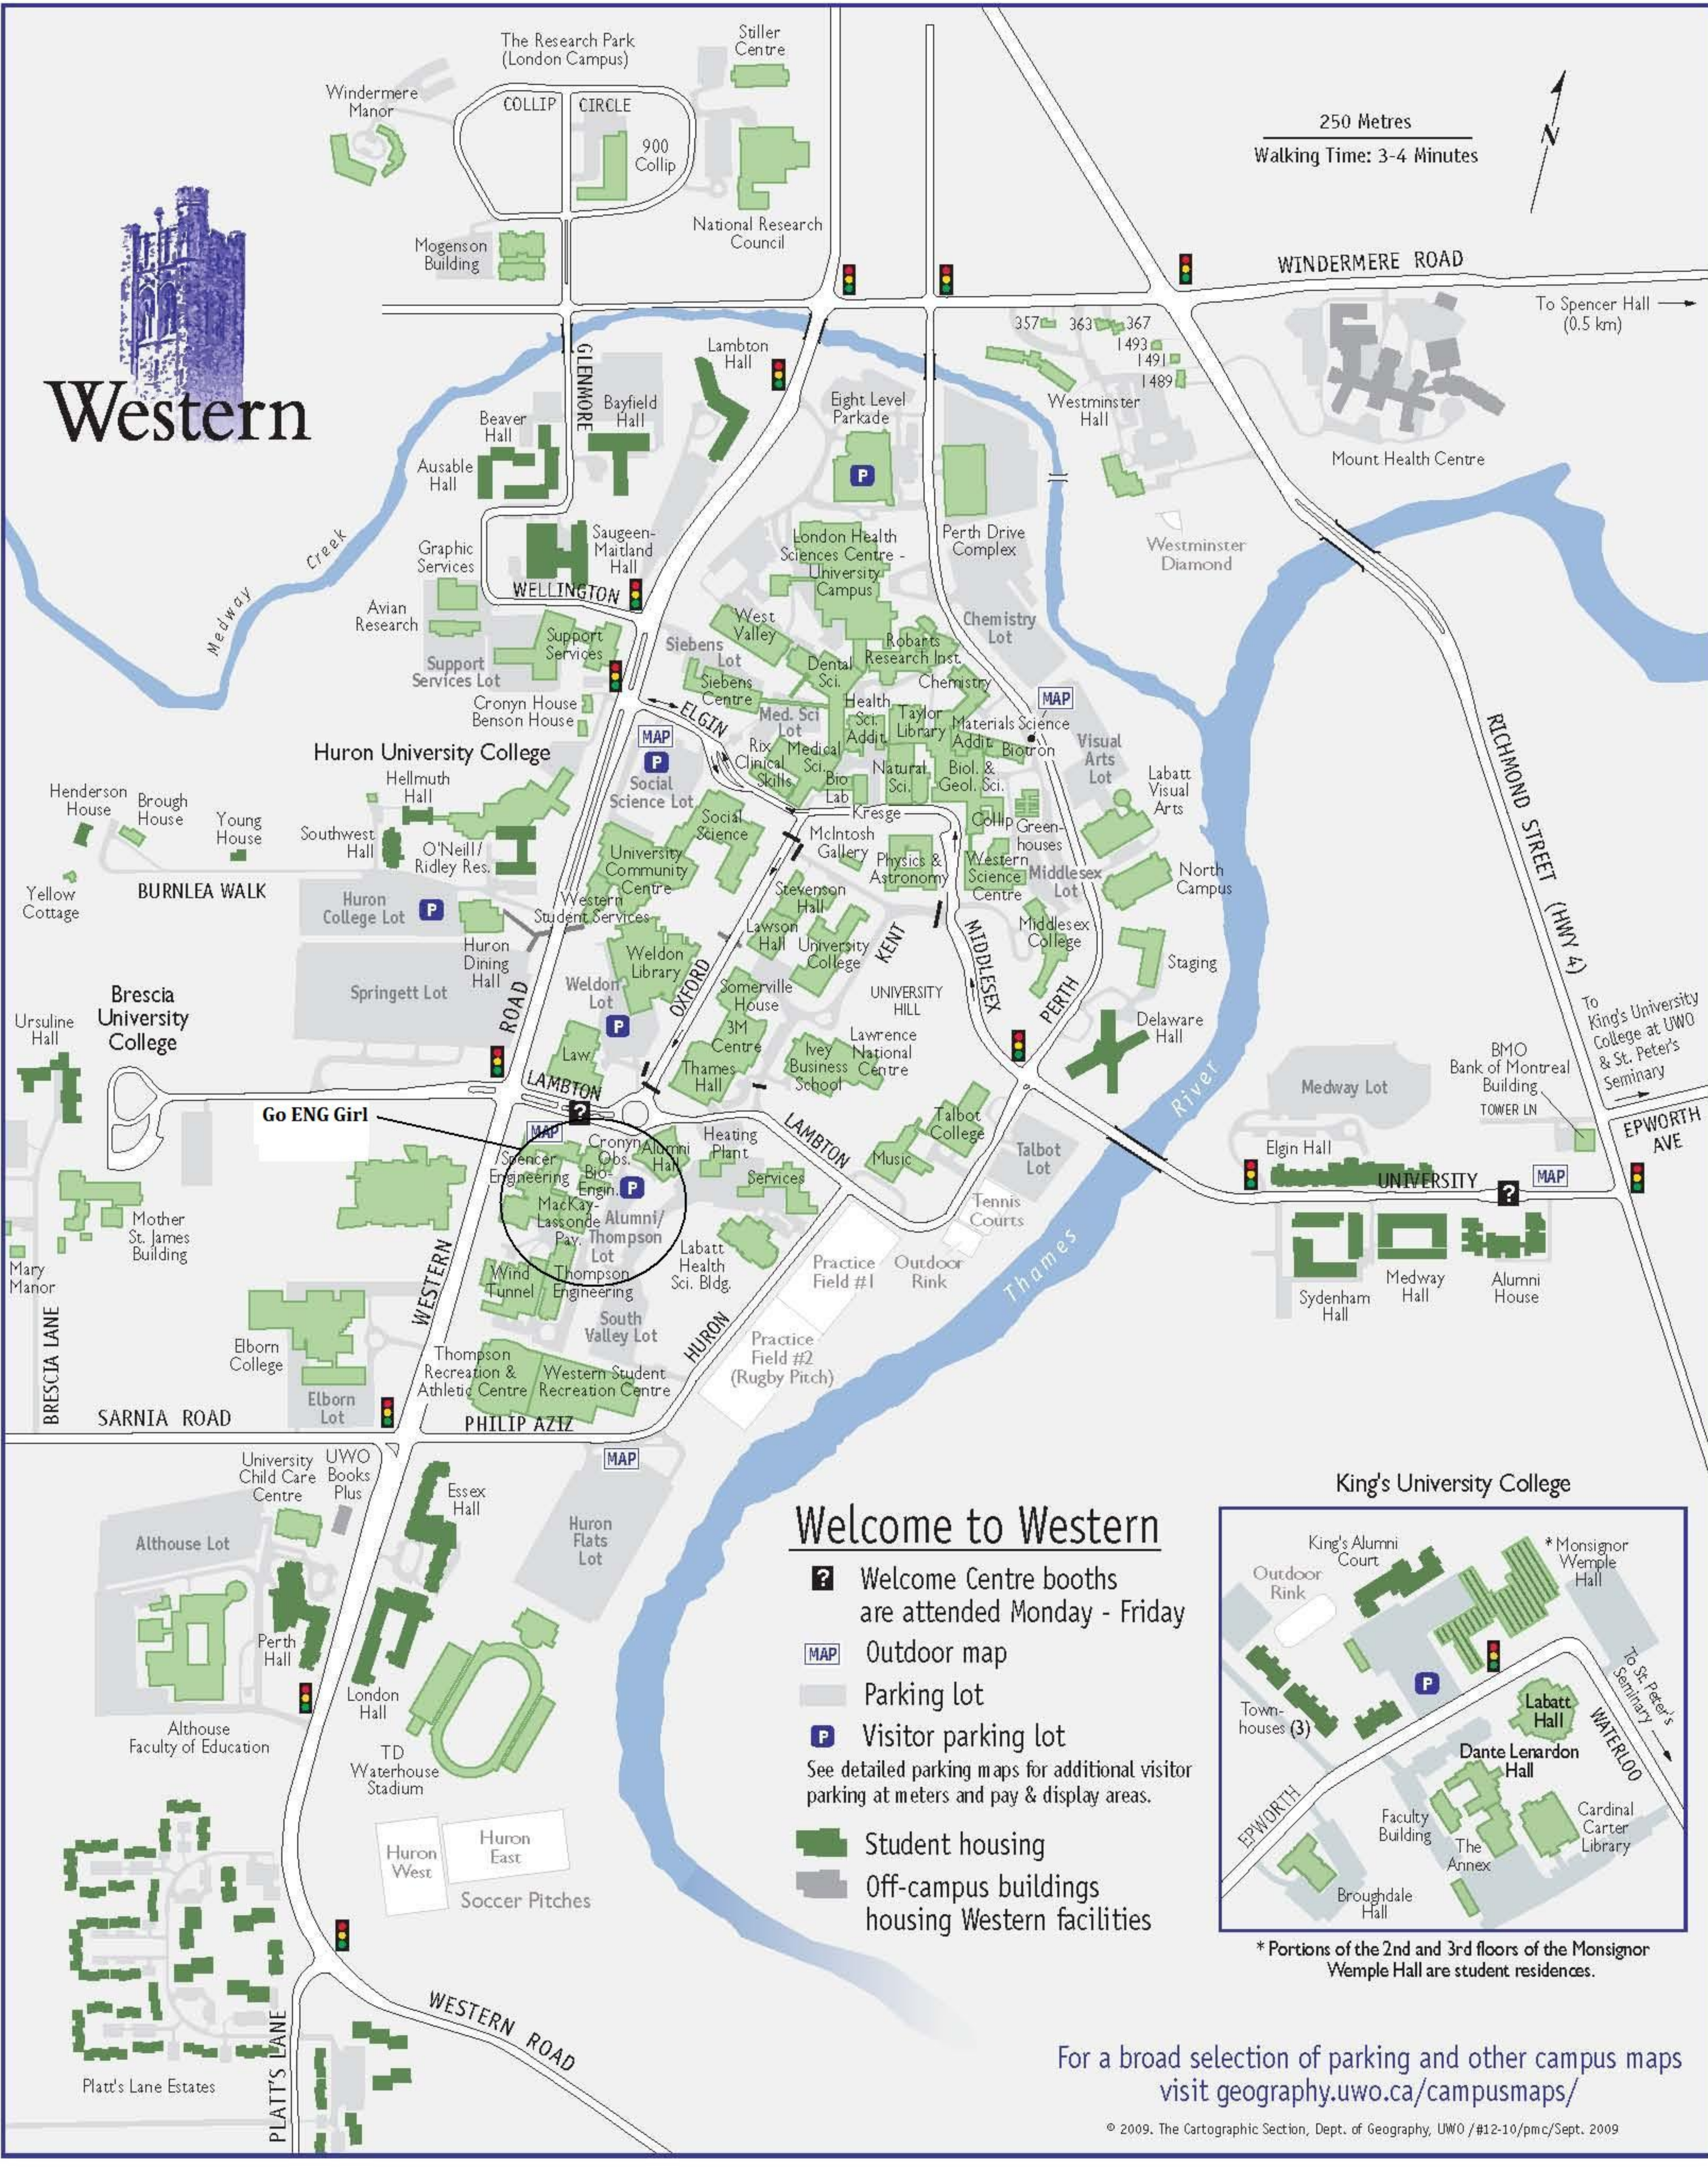

Western

250 Metres
Walking Time: 3-4 Minutes

Welcome to Western

- Welcome Centre booths are attended Monday - Friday
- Outdoor map
- Parking lot
- Visitor parking lot
- See detailed parking maps for additional visitor parking at meters and pay & display areas.
- Student housing
- Off-campus buildings housing Western facilities

* Portions of the 2nd and 3rd floors of the Monsignor Wemple Hall are student residences.

For a broad selection of parking and other campus maps visit geography.uwo.ca/campusmaps/