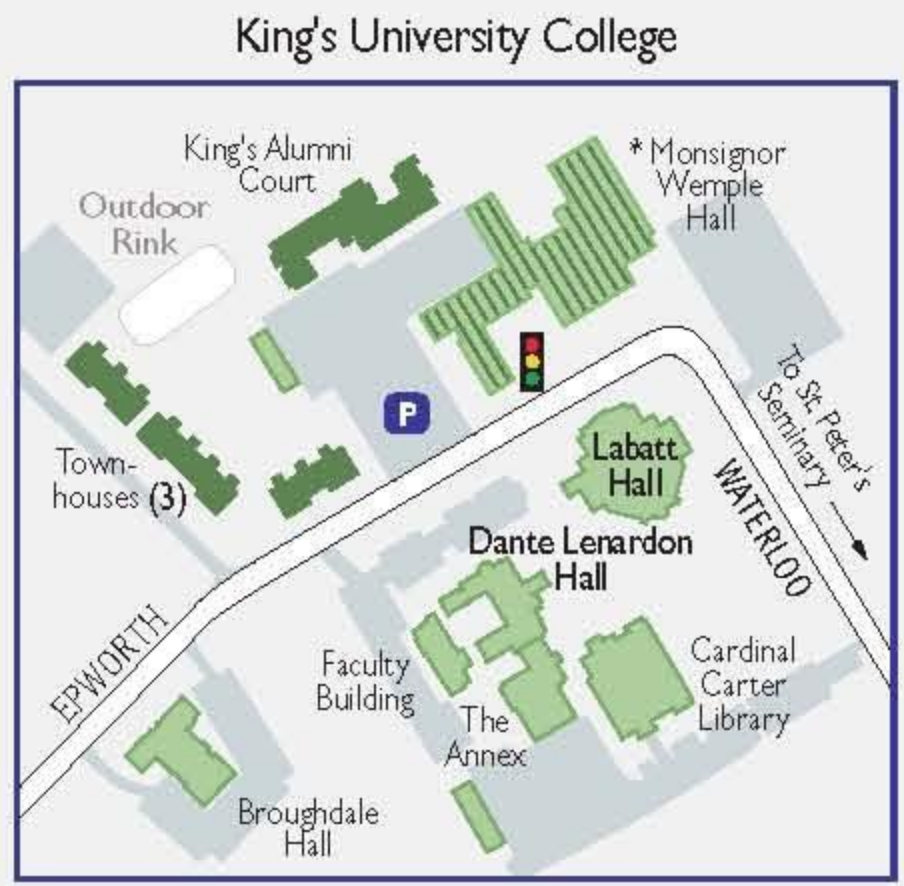

Western

250 Metres
Walking Time: 3-4 Minutes

Welcome to Western

- Welcome Centre booths are attended Monday - Friday
- Outdoor map
- Parking lot
- Visitor parking lot
- See detailed parking maps for additional visitor parking at meters and pay & display areas.
- Student housing
- Off-campus buildings housing Western facilities

* Portions of the 2nd and 3rd floors of the Monsignor Wemple Hall are student residences.

For a broad selection of parking and other campus maps visit geography.uwo.ca/campusmaps/