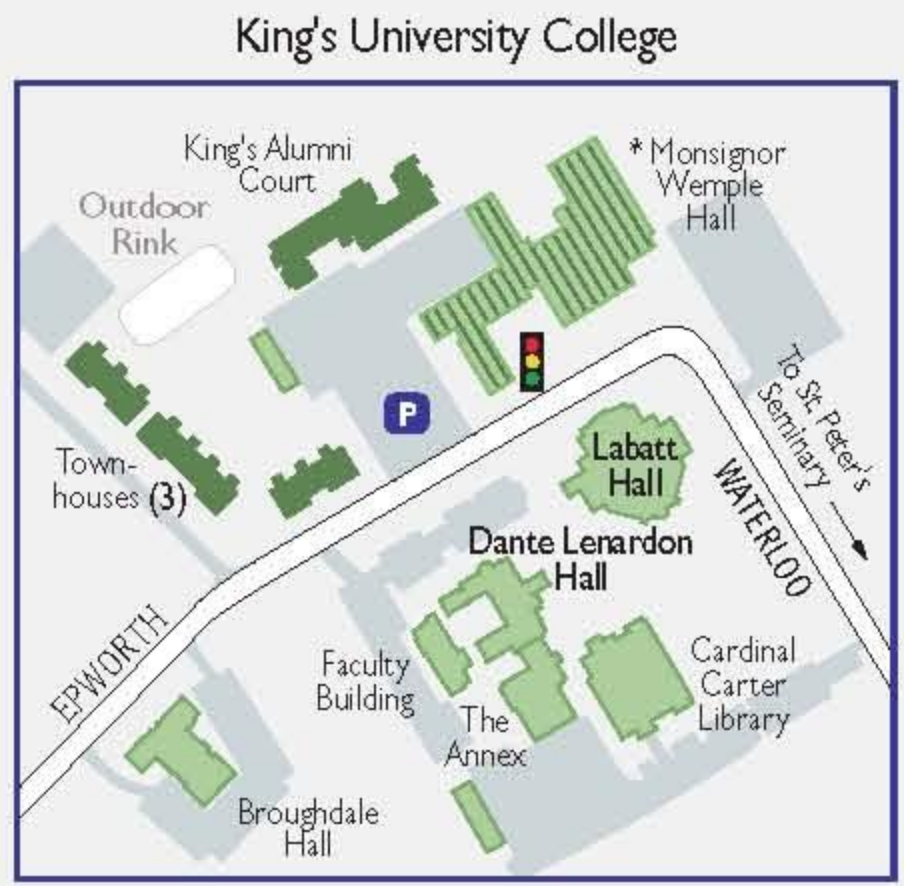

Western

250 Metres
Walking Time: 3-4 Minutes

**Free Parking
Go ENG Girl**

Go ENG Girl

Welcome to Western

- Welcome Centre booths are attended Monday - Friday
 - Outdoor map
 - Parking lot
 - Visitor parking lot
- See detailed parking maps for additional visitor parking at meters and pay & display areas.
- Student housing
 - Off-campus buildings housing Western facilities

* Portions of the 2nd and 3rd floors of the Monsignor Wemple Hall are student residences.

For a broad selection of parking and other campus maps visit geography.uwo.ca/campusmaps/