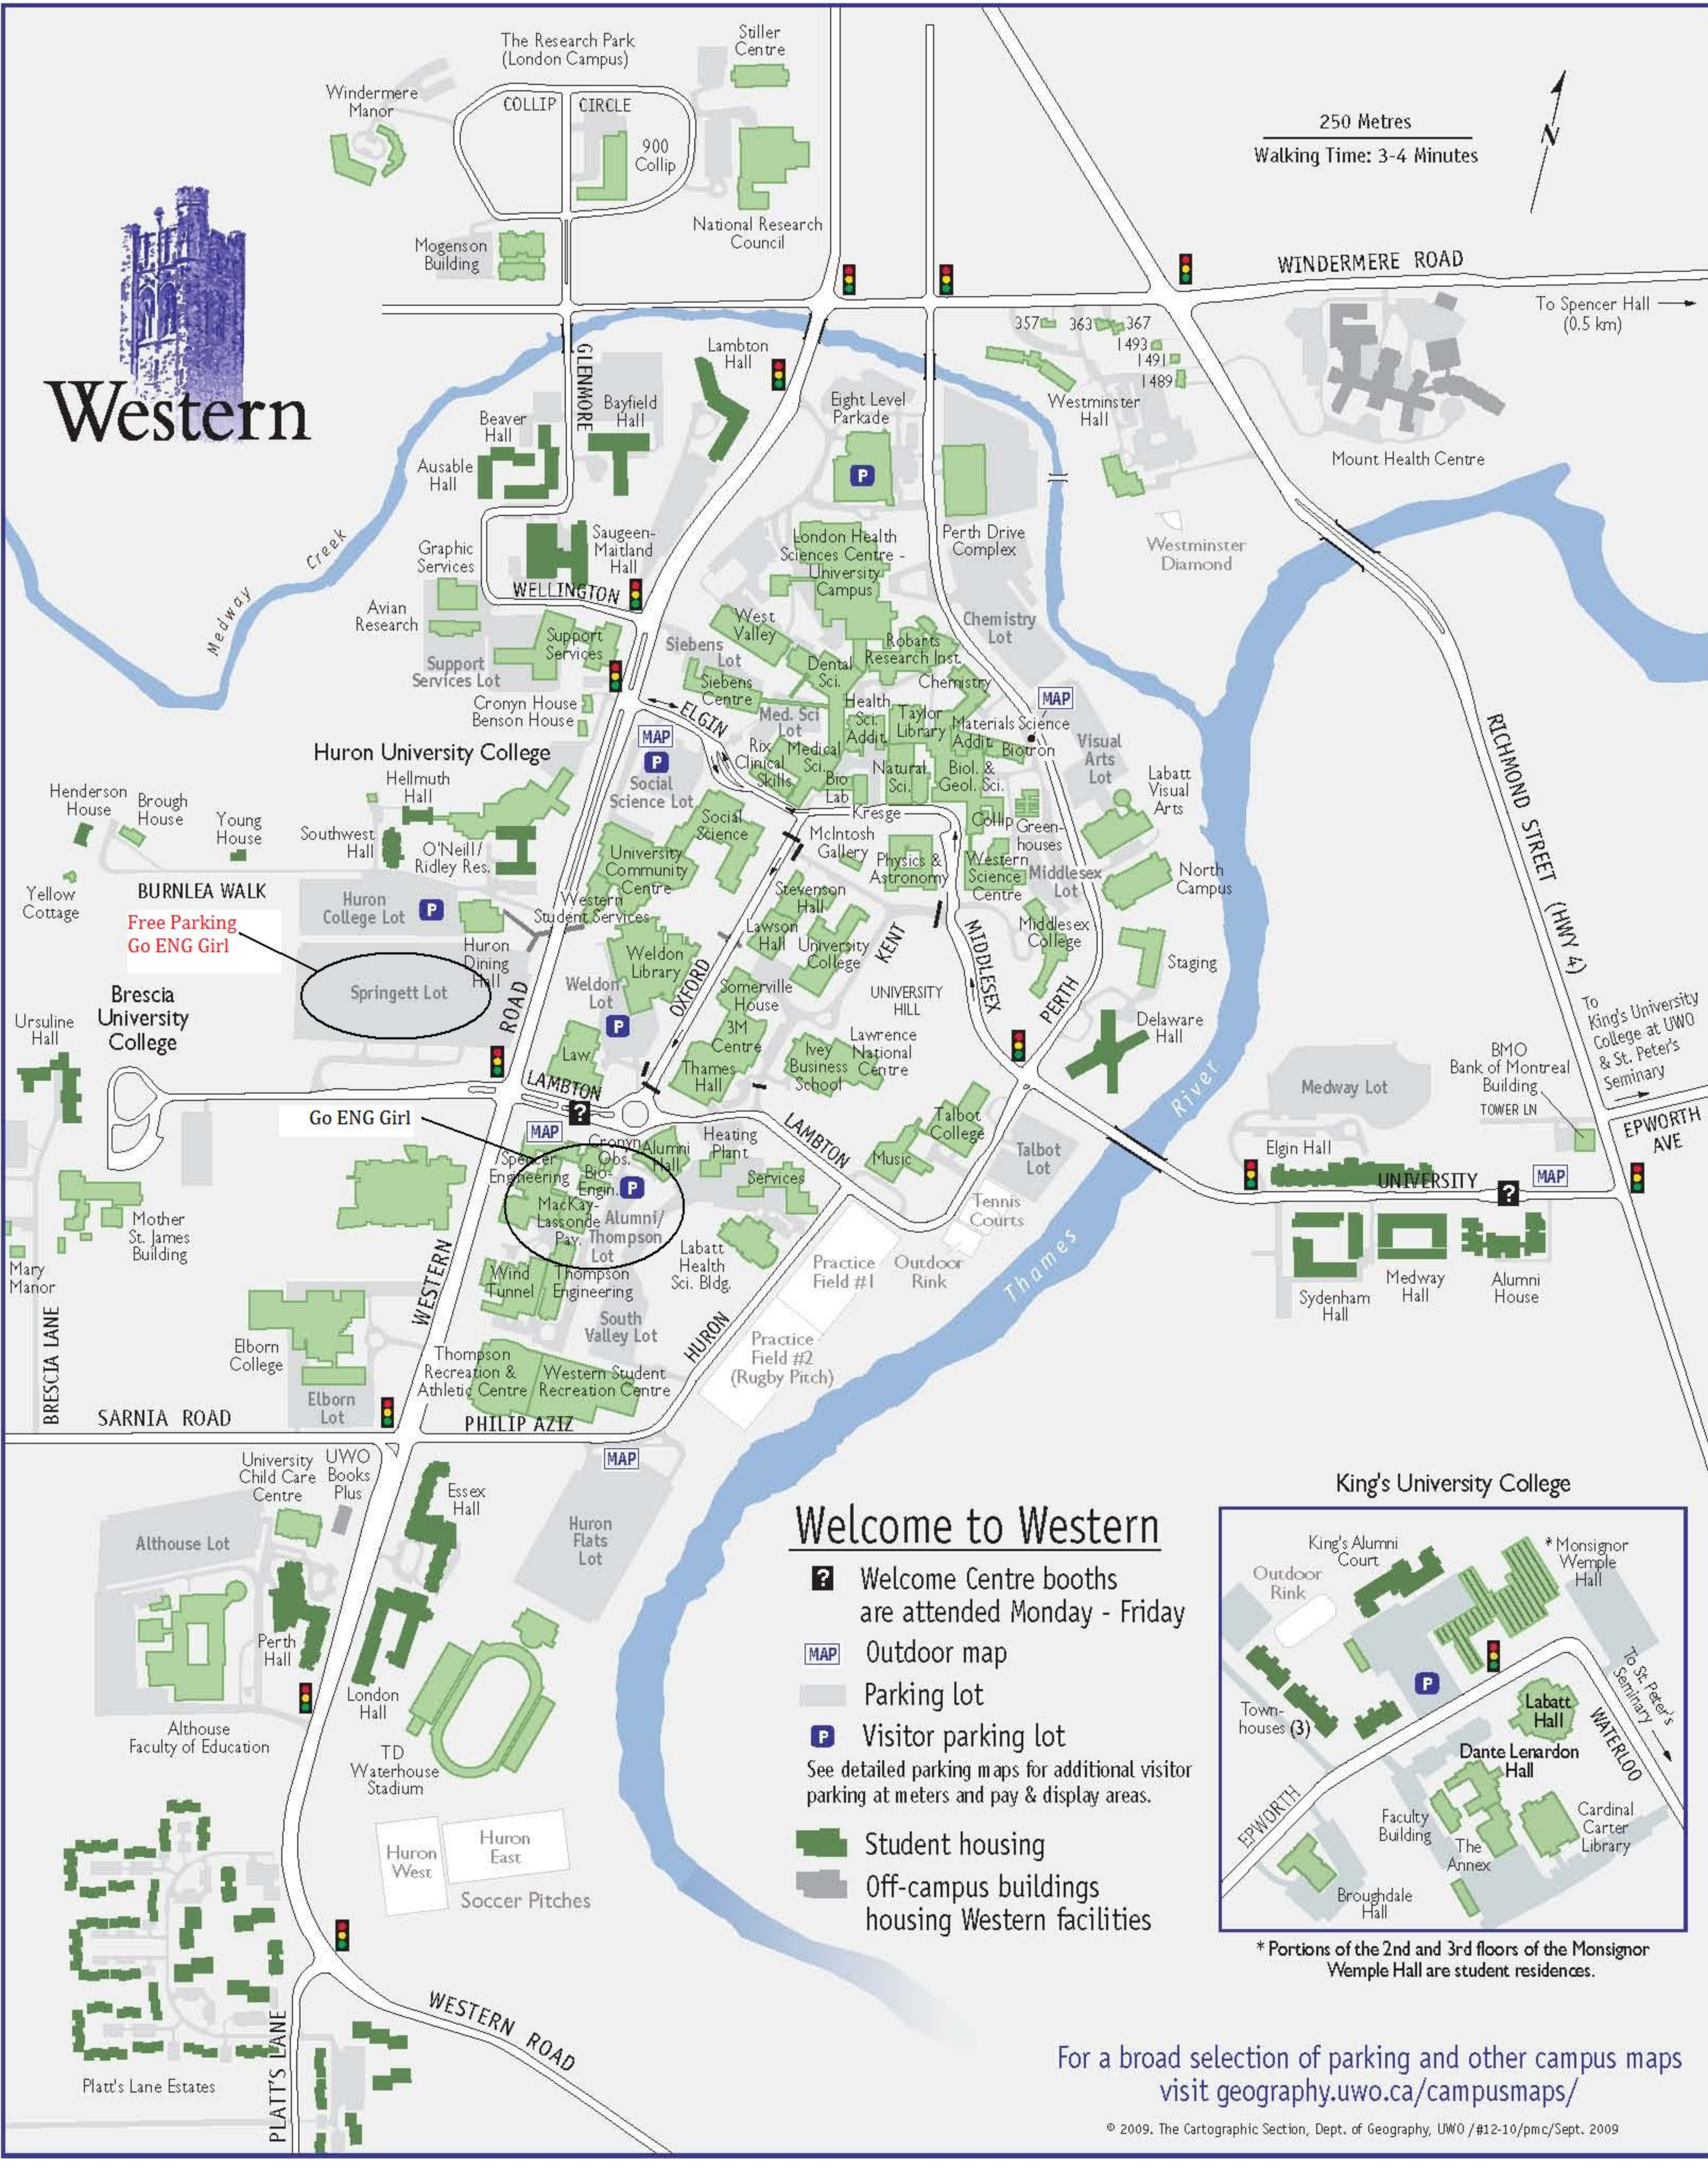

Western

250 Metres
Walking Time: 3-4 Minutes

**Free Parking
Go ENG Girl**

Go ENG Girl

Welcome to Western

- Welcome Centre booths are attended Monday - Friday
 - Outdoor map
 - Parking lot
 - Visitor parking lot
- See detailed parking maps for additional visitor parking at meters and pay & display areas.
- Student housing
 - Off-campus buildings housing Western facilities

* Portions of the 2nd and 3rd floors of the Monsignor Wemple Hall are student residences.

For a broad selection of parking and other campus maps visit geography.uwo.ca/campusmaps/